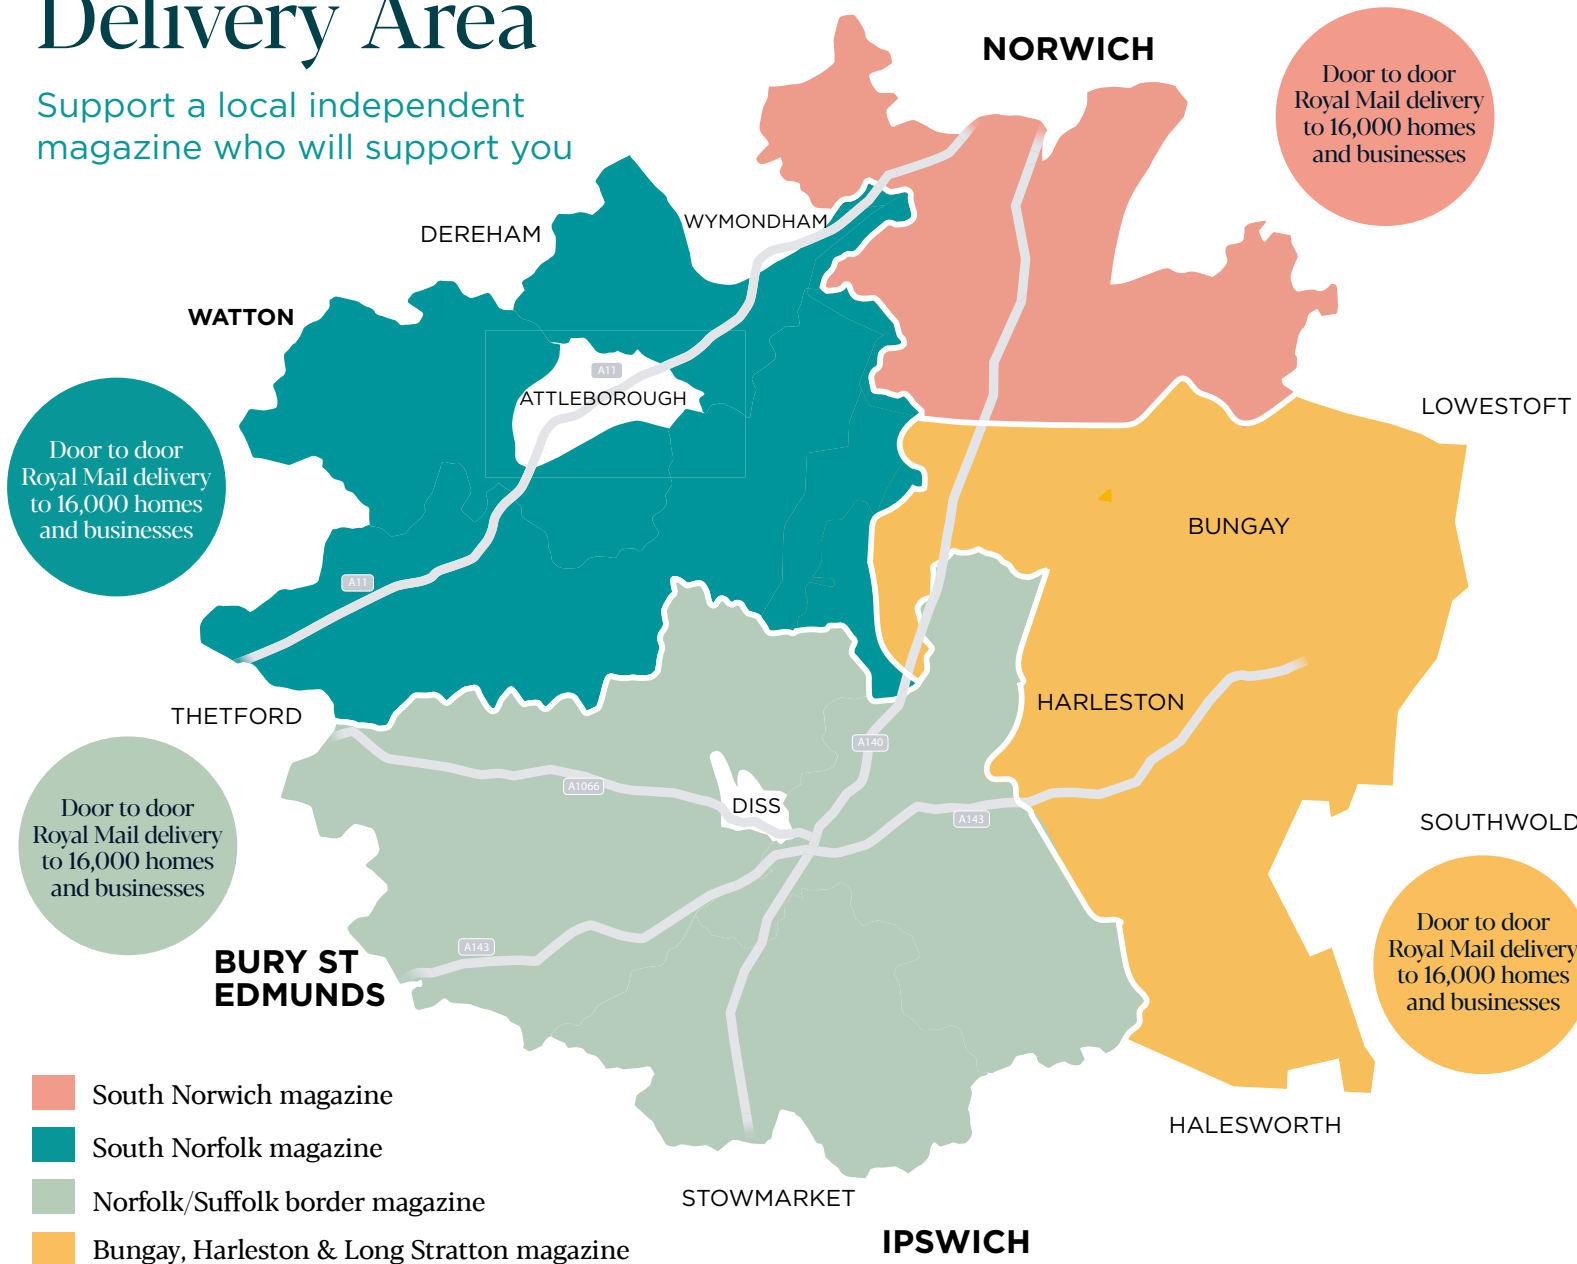

Delivery Area

Support a local independent magazine who will support you

- 4 magazines covering four areas of Norfolk and Suffolk
- Choose to promote your business in all four or any combination of areas
- Speak to our local friendly team who will advise which areas suit your business on 01284 788623

Visit www.village-people.info for a full list of all the villages and postcodes we cover

“In a world of digital technology we know that traditional print advertising is often more effective at driving business at a local level”