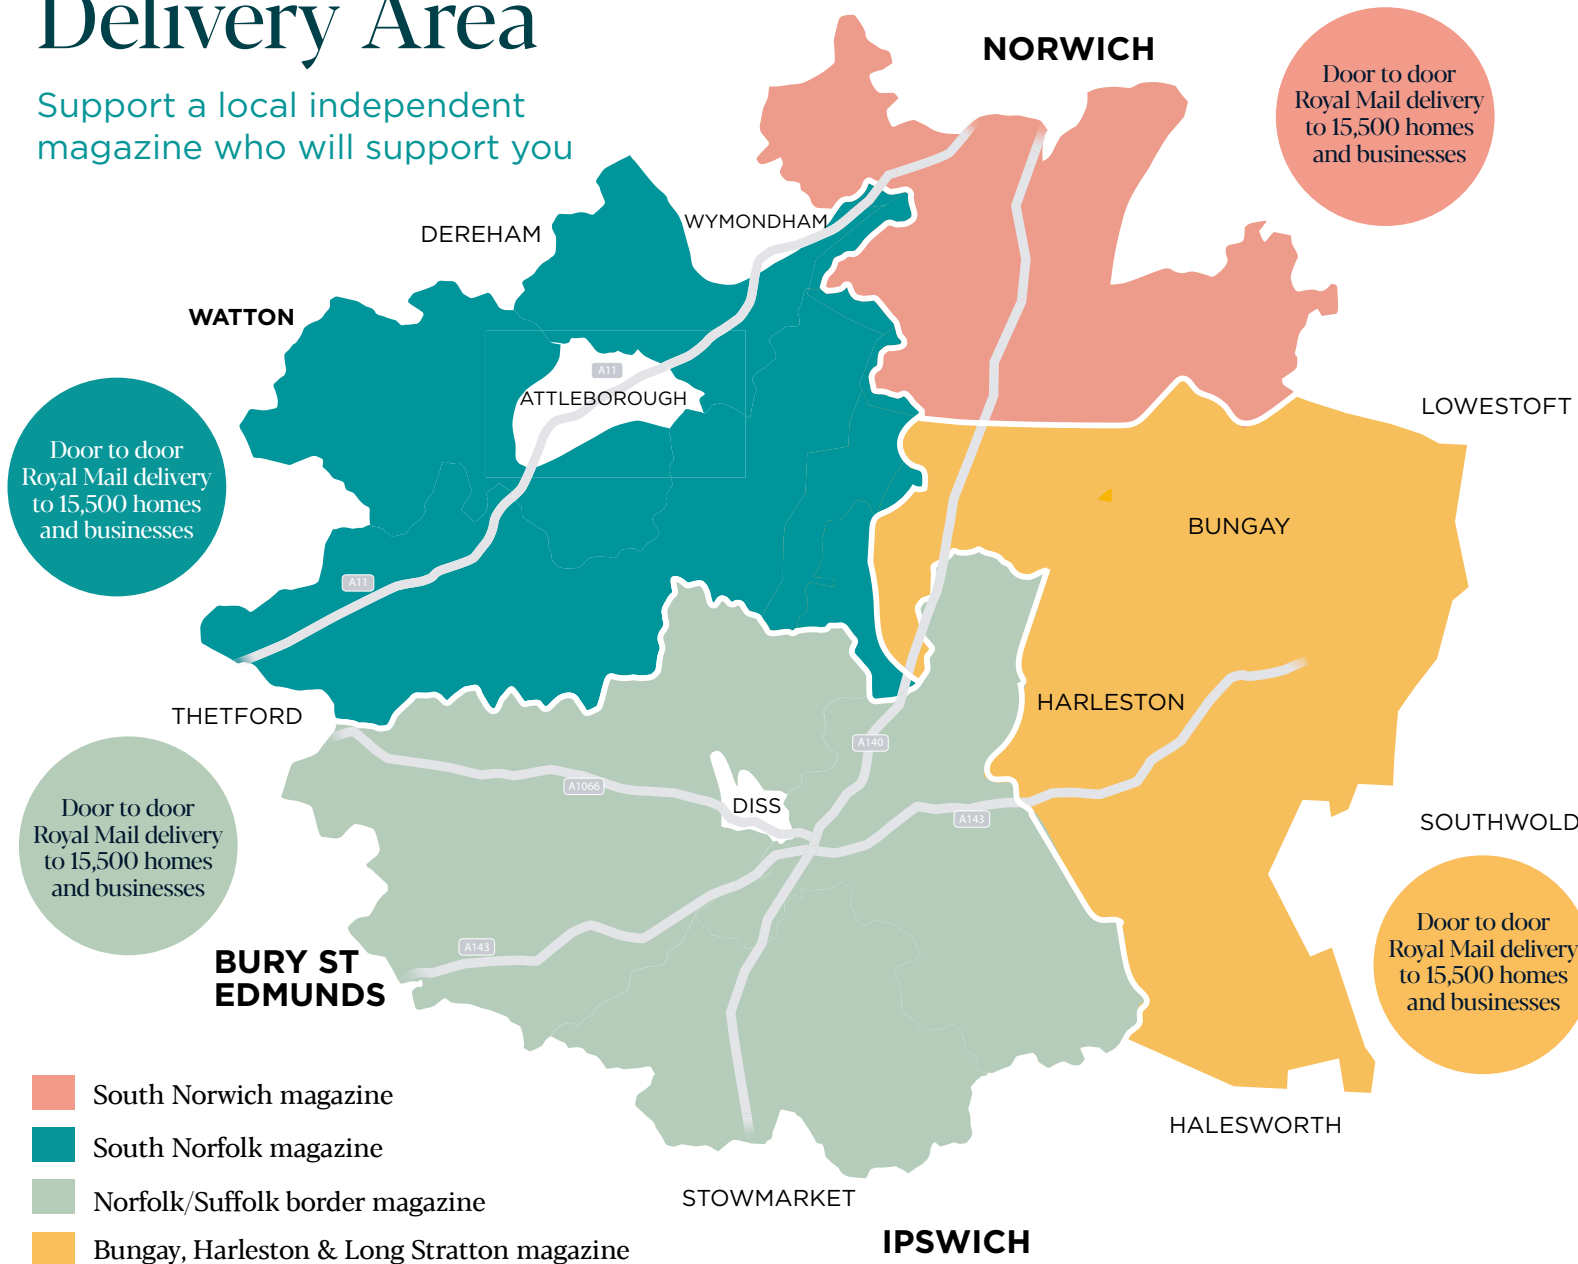

Delivery Area

Support a local independent magazine who will support you

- 4 magazines covering four areas of Norfolk and Suffolk
- Choose to promote your business in all four or any combination of areas
- Speak to our local friendly team who will advise which areas suit your business on 01284 788623

Visit www.village-people.info for a full list of all the villages and postcodes we cover

“In a world of digital technology we know that traditional print advertising is often more effective at driving business at a local level”