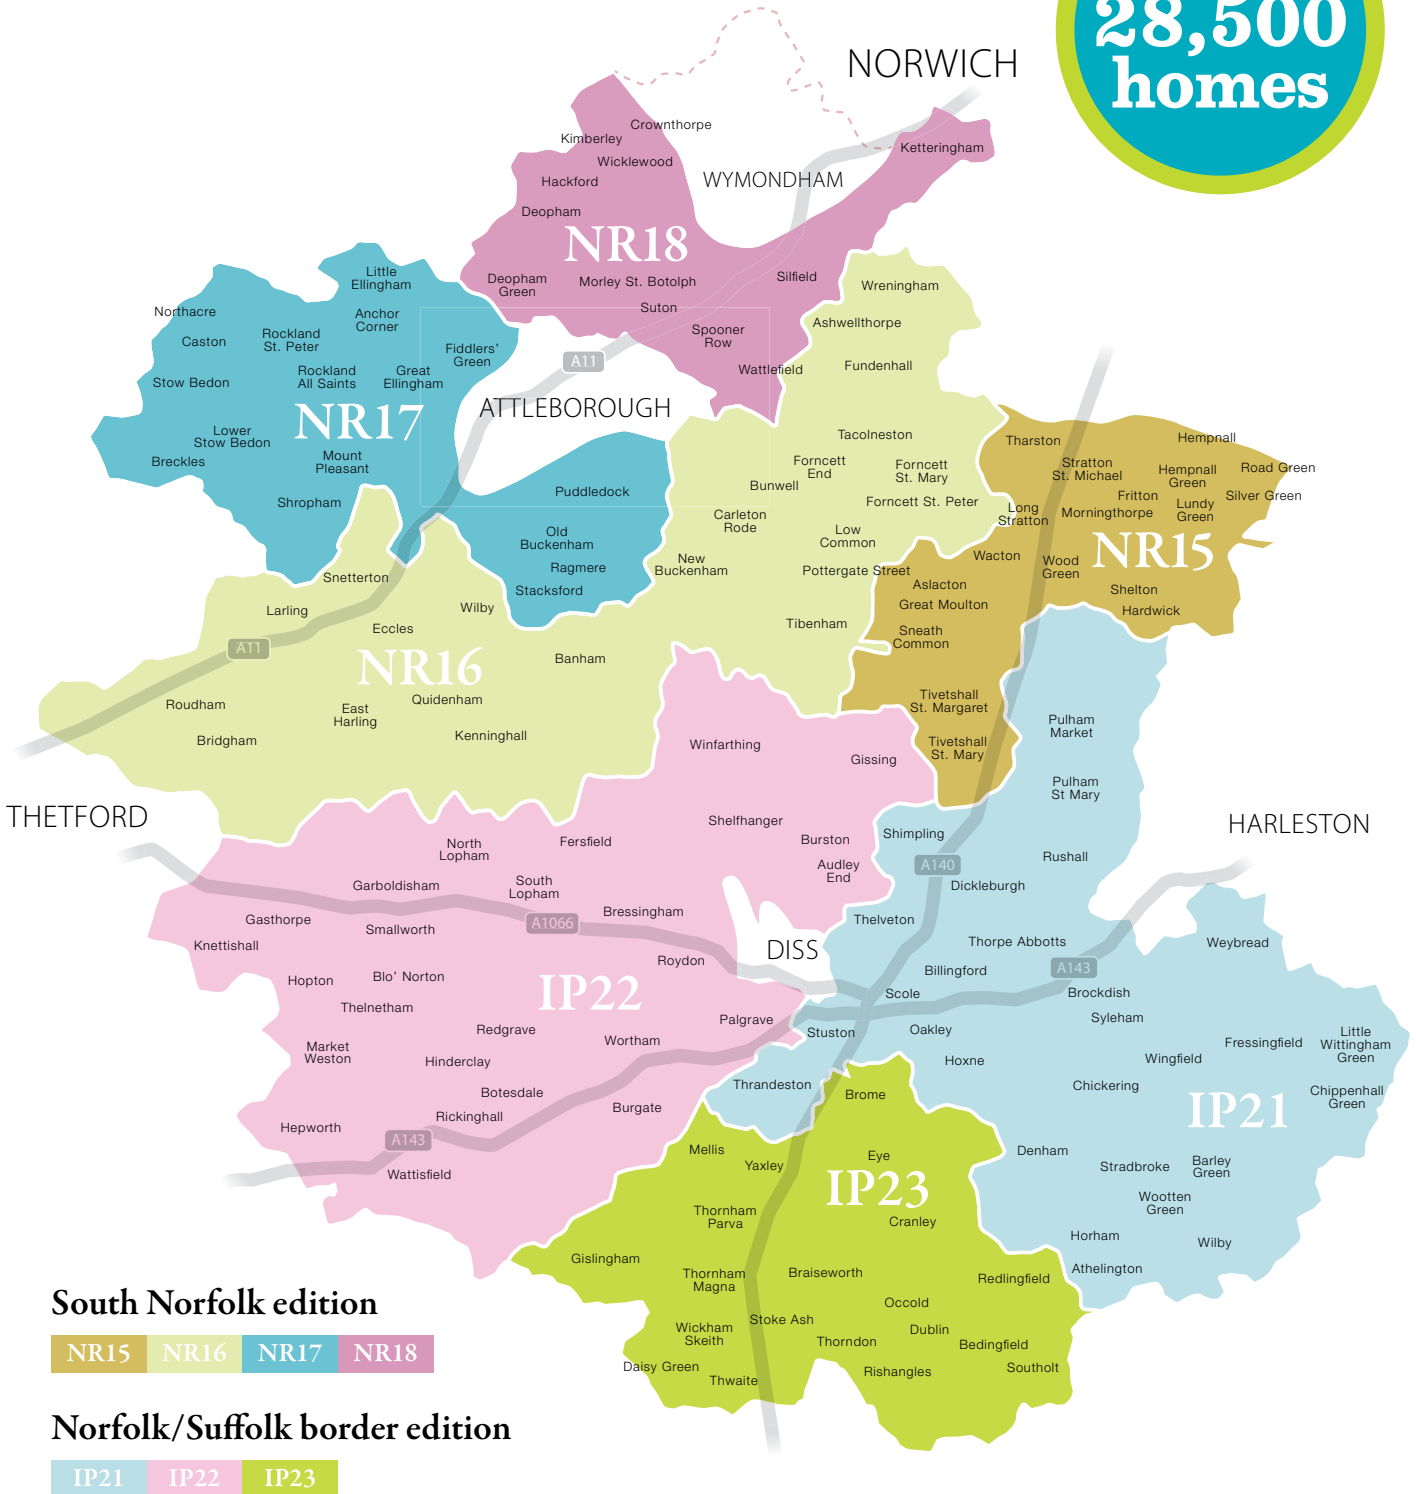

Village People

The **FREE** independent magazine
for **South Norfolk & North Suffolk**
village people

Distribution
28,500
homes

Contact Lily Goulder on
0330 660 0325

editor@village-people.info
www.village-people.info